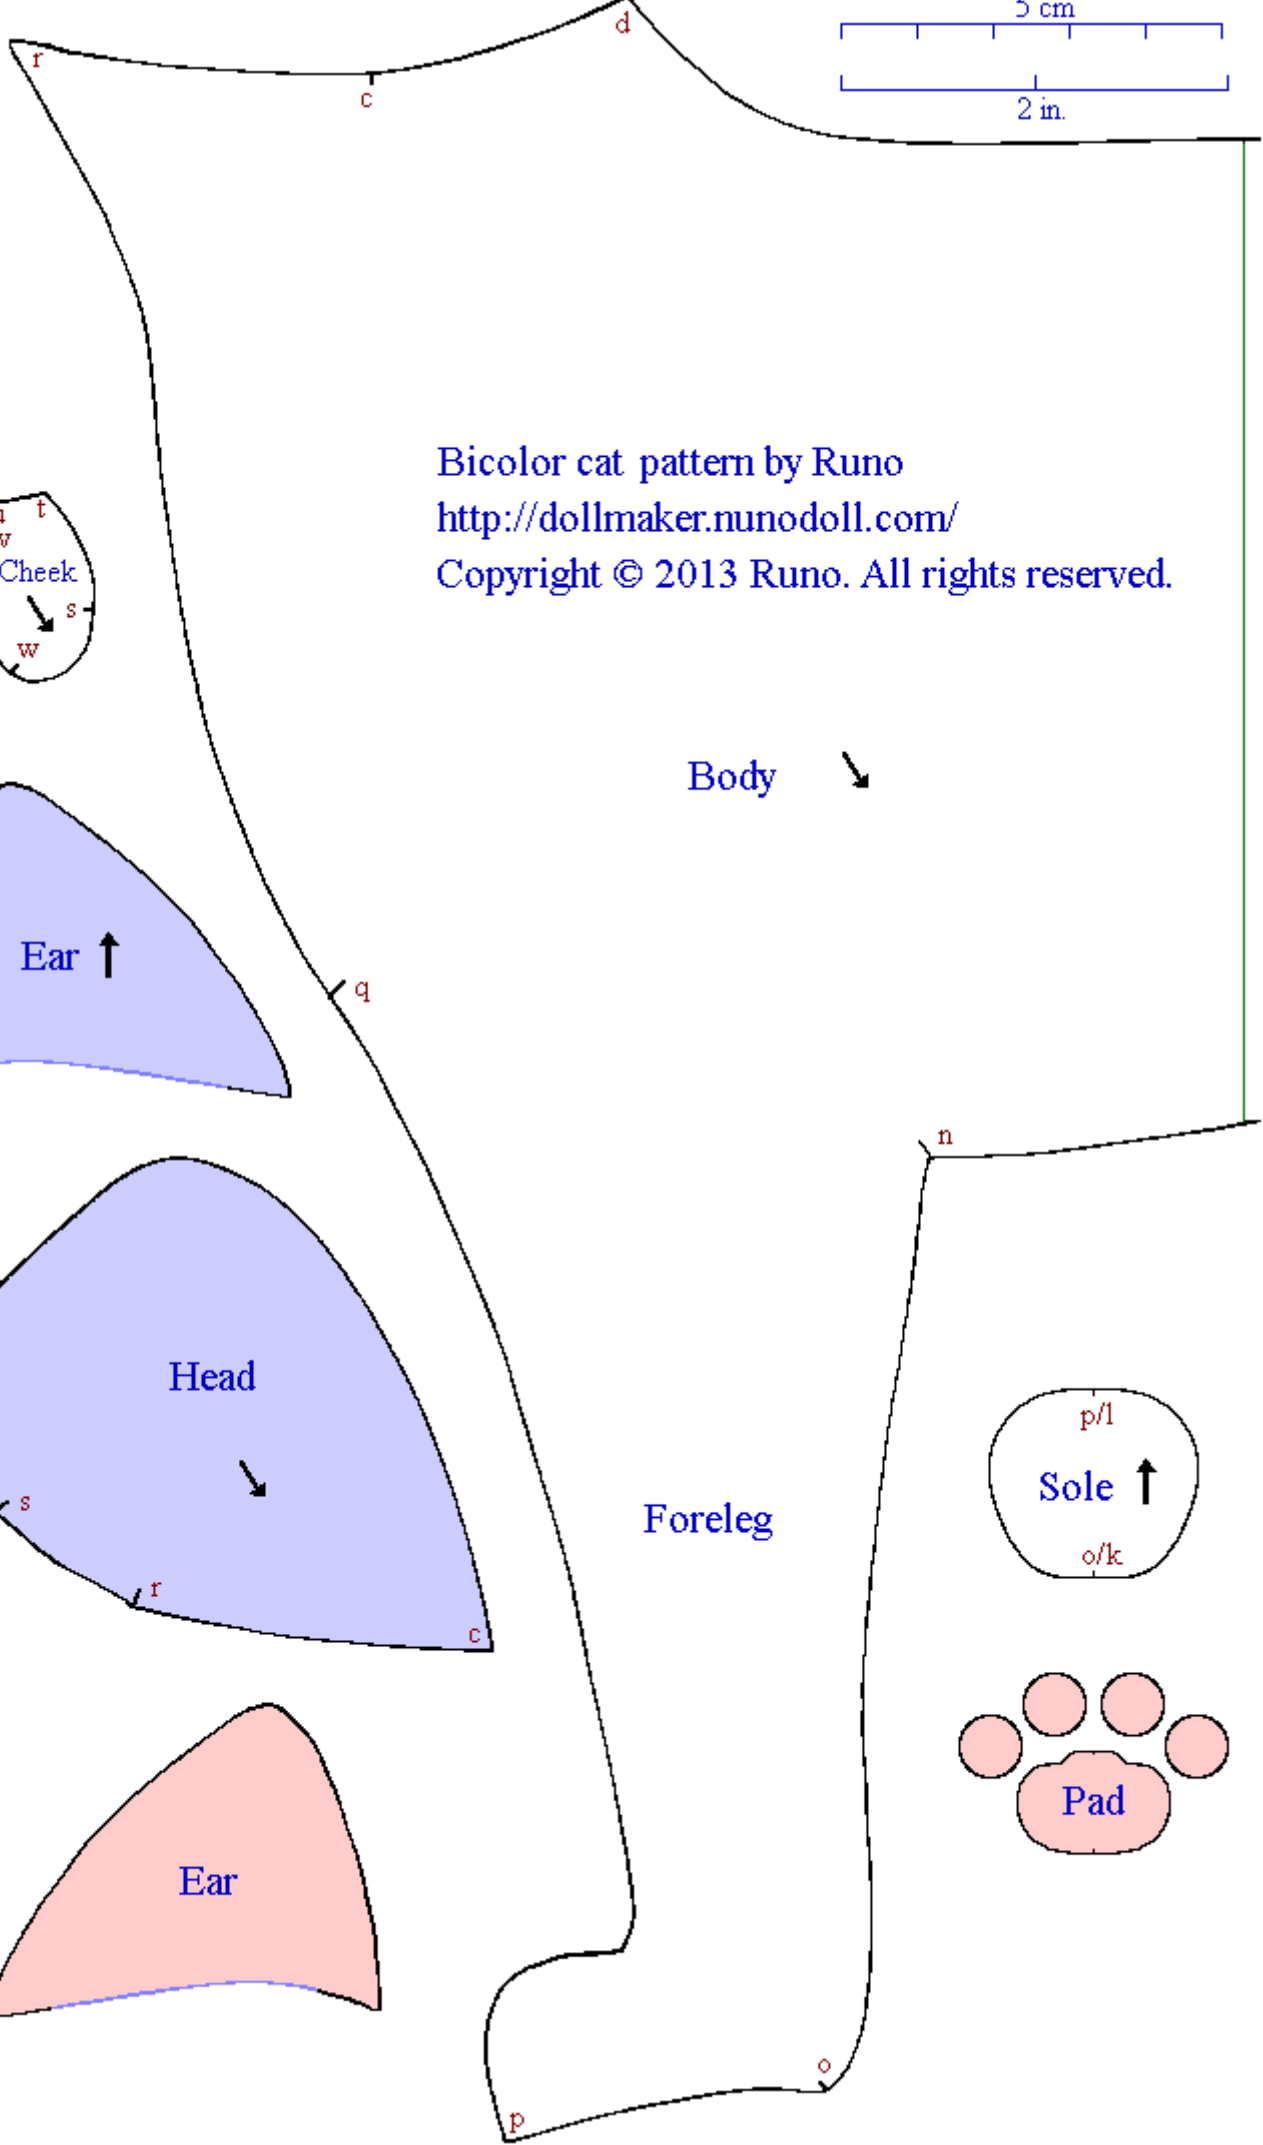

Bicolor cat pattern by Runo
<http://dollmaker.nunodoll.com/>
Copyright © 2013 Runo. All rights reserved.

Body ↘

Foreleg

f

g

Spot

h

i

i

j

Body

Bicolor cat pattern by Runo
<http://dollmaker.nunodoll.com/>

Copyright © 2013 Runo. All rights reserved.

m

Hind leg

5 cm

2 in.

k

l

Bicolor cat pattern by Runo
<http://dollmaker.nunodoll.com/>
Copyright © 2013 Runo. All rights reserved.

Bicolor cat pattern by Runo
<http://dollmaker.nunodoll.com/>
Copyright © 2013 Runo. All rights reserved.