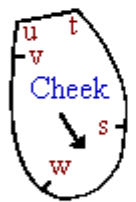

Bicolor cat pattern by Runo
<http://dollmaker.nunodoll.com/>
Copyright © 2013 Runo. All rights reserved.

Body ↘

Foreleg

f

g

Spot

h

i

i

j

Body

Bicolor cat pattern by Runo
<http://dollmaker.nunodoll.com/>

Copyright © 2013 Runo. All rights reserved.

m

Hind leg

5 cm