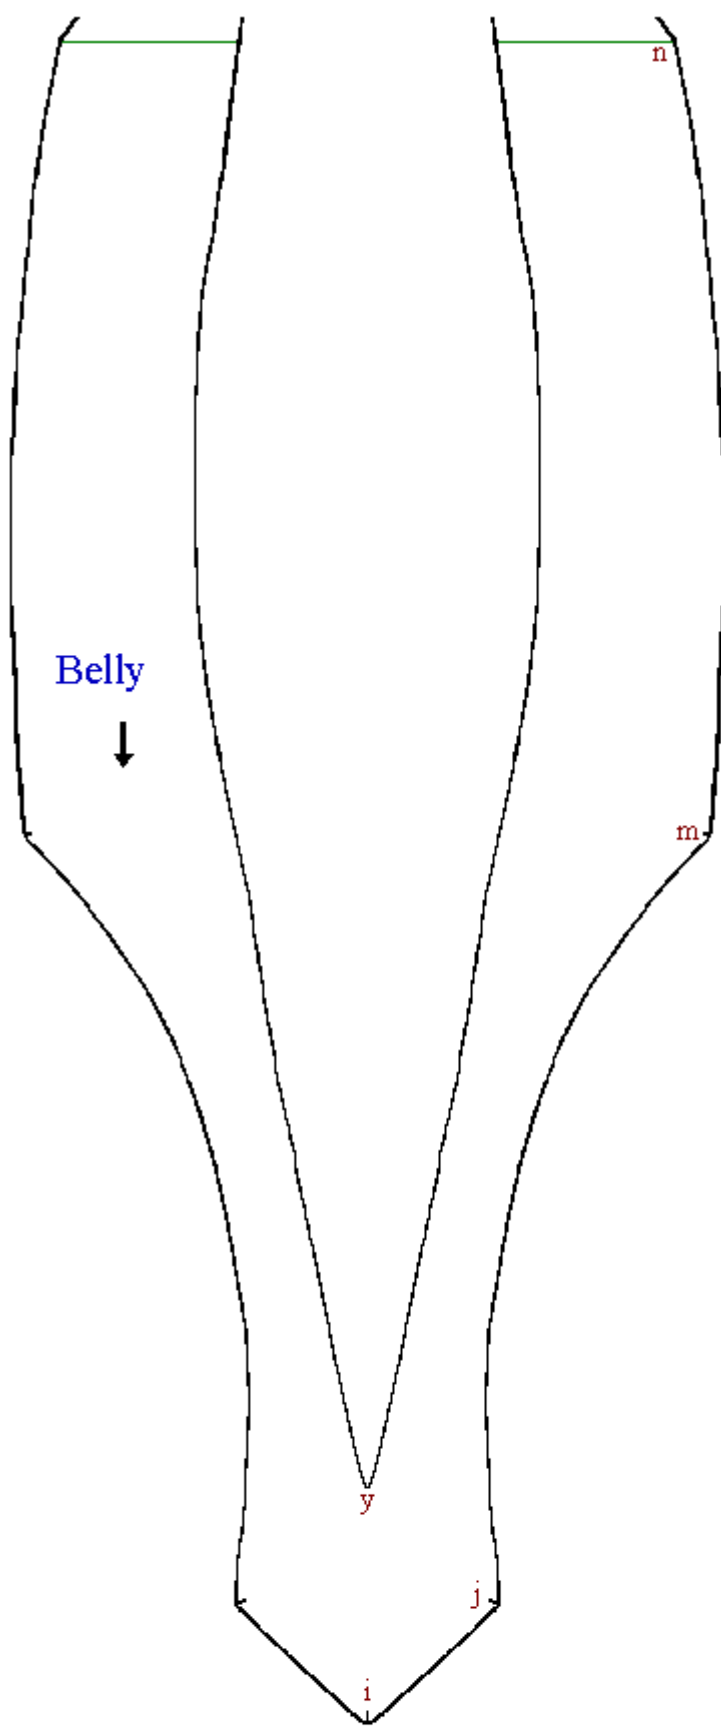

Bicolor cat pattern by Runo
<http://dollmaker.nunodoll.com/>
Copyright © 2013 Runo. All rights reserved.

Body ↘

Foreleg

f

g

Spot

h

i

i

j

Body

Bicolor cat pattern by Runo
<http://dollmaker.nunodoll.com/>

Copyright © 2013 Runo. All rights reserved.

m

Hind leg

5 cm

2 in.

k

l

Bicolor cat pattern by Runo
<http://dollmaker.nunodoll.com/>
Copyright © 2013 Runo. All rights reserved.

Bicolor cat pattern by Runo
<http://dollmaker.nunodoll.com/>
Copyright © 2013 Runo. All rights reserved.