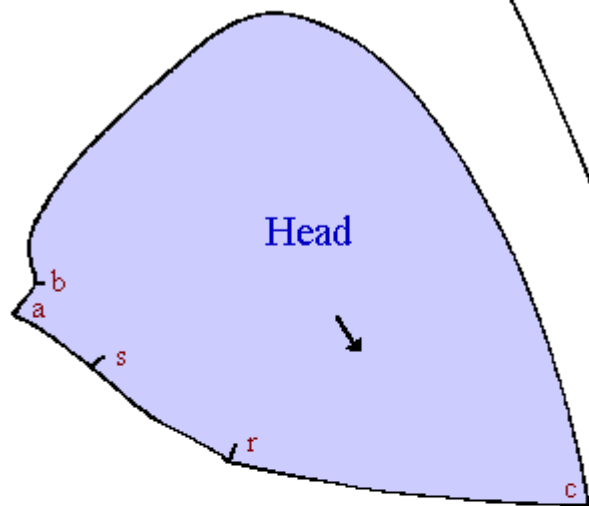

Bicolor cat pattern by Runo
<http://dollmaker.nunodoll.com/>
Copyright © 2013 Runo. All rights reserved.

Body ↘

Foreleg

f

g

Spot

h

i

i

j

Body

Bicolor cat pattern by Runo
<http://dollmaker.nunodoll.com/>

Copyright © 2013 Runo. All rights reserved.

m

Hind leg

5 cm