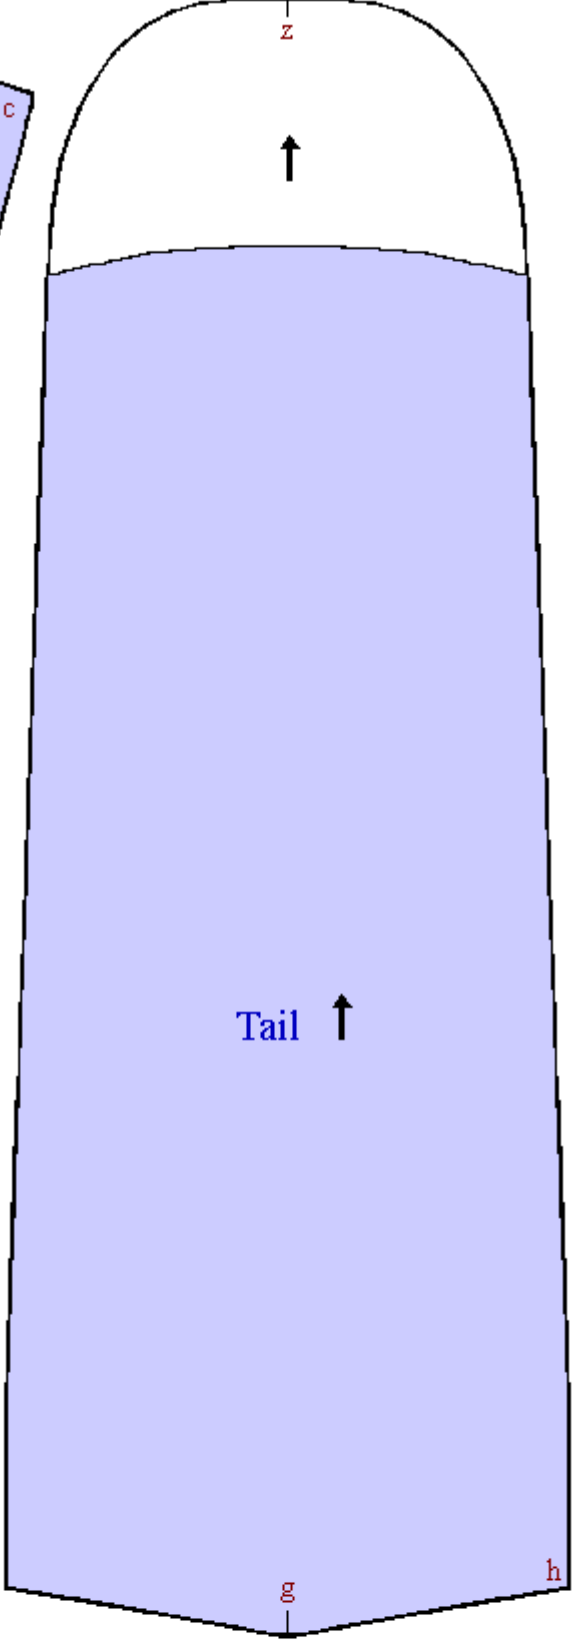

Bicolor cat pattern by Runo
<http://dollmaker.nunodoll.com/>
Copyright © 2013 Runo. All rights reserved.

Body ↘

Foreleg

f

g

Spot

h

i

i

j

Body

Bicolor cat pattern by Runo
<http://dollmaker.nunodoll.com/>

Copyright © 2013 Runo. All rights reserved.

m

Hind leg

5 cm

2 in.

k

l

Bicolor cat pattern by Runo
<http://dollmaker.nunodoll.com/>
Copyright © 2013 Runo. All rights reserved.

Bicolor cat pattern by Runo
<http://dollmaker.nunodoll.com/>
Copyright © 2013 Runo. All rights reserved.