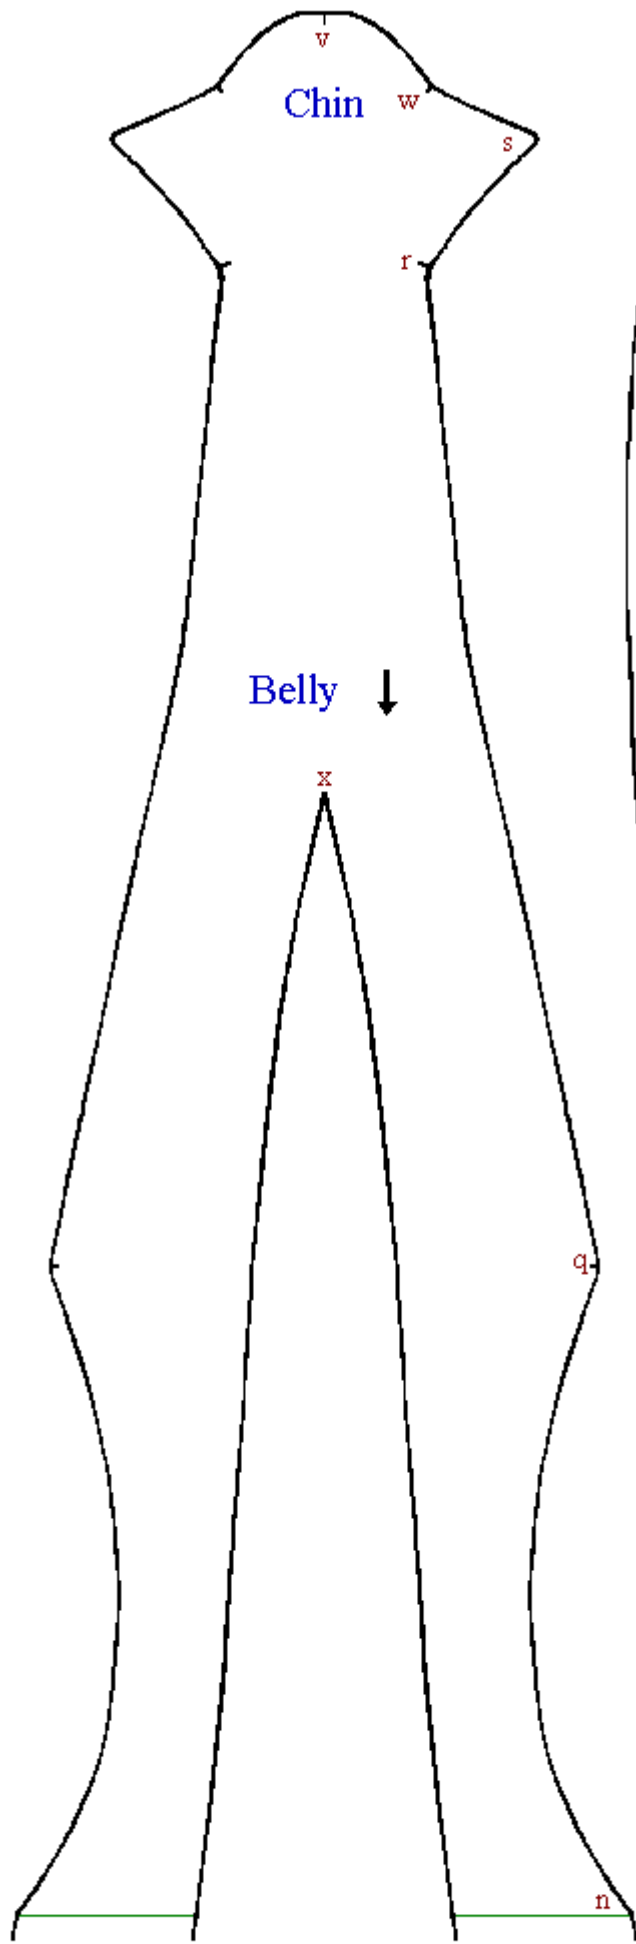

Bicolor cat pattern by Runo
<http://dollmaker.nunodoll.com/>
Copyright © 2013 Runo. All rights reserved.

Body ↘

Foreleg

f

g

Spot

h

i

i

j

Body

Bicolor cat pattern by Runo
<http://dollmaker.nunodoll.com/>

Copyright © 2013 Runo. All rights reserved.

m

Hind leg

5 cm

2 in.

k

l

Bicolor cat pattern by Runo
<http://dollmaker.nunodoll.com/>
Copyright © 2013 Runo. All rights reserved.

Bicolor cat pattern by Runo
<http://dollmaker.nunodoll.com/>
Copyright © 2013 Runo. All rights reserved.