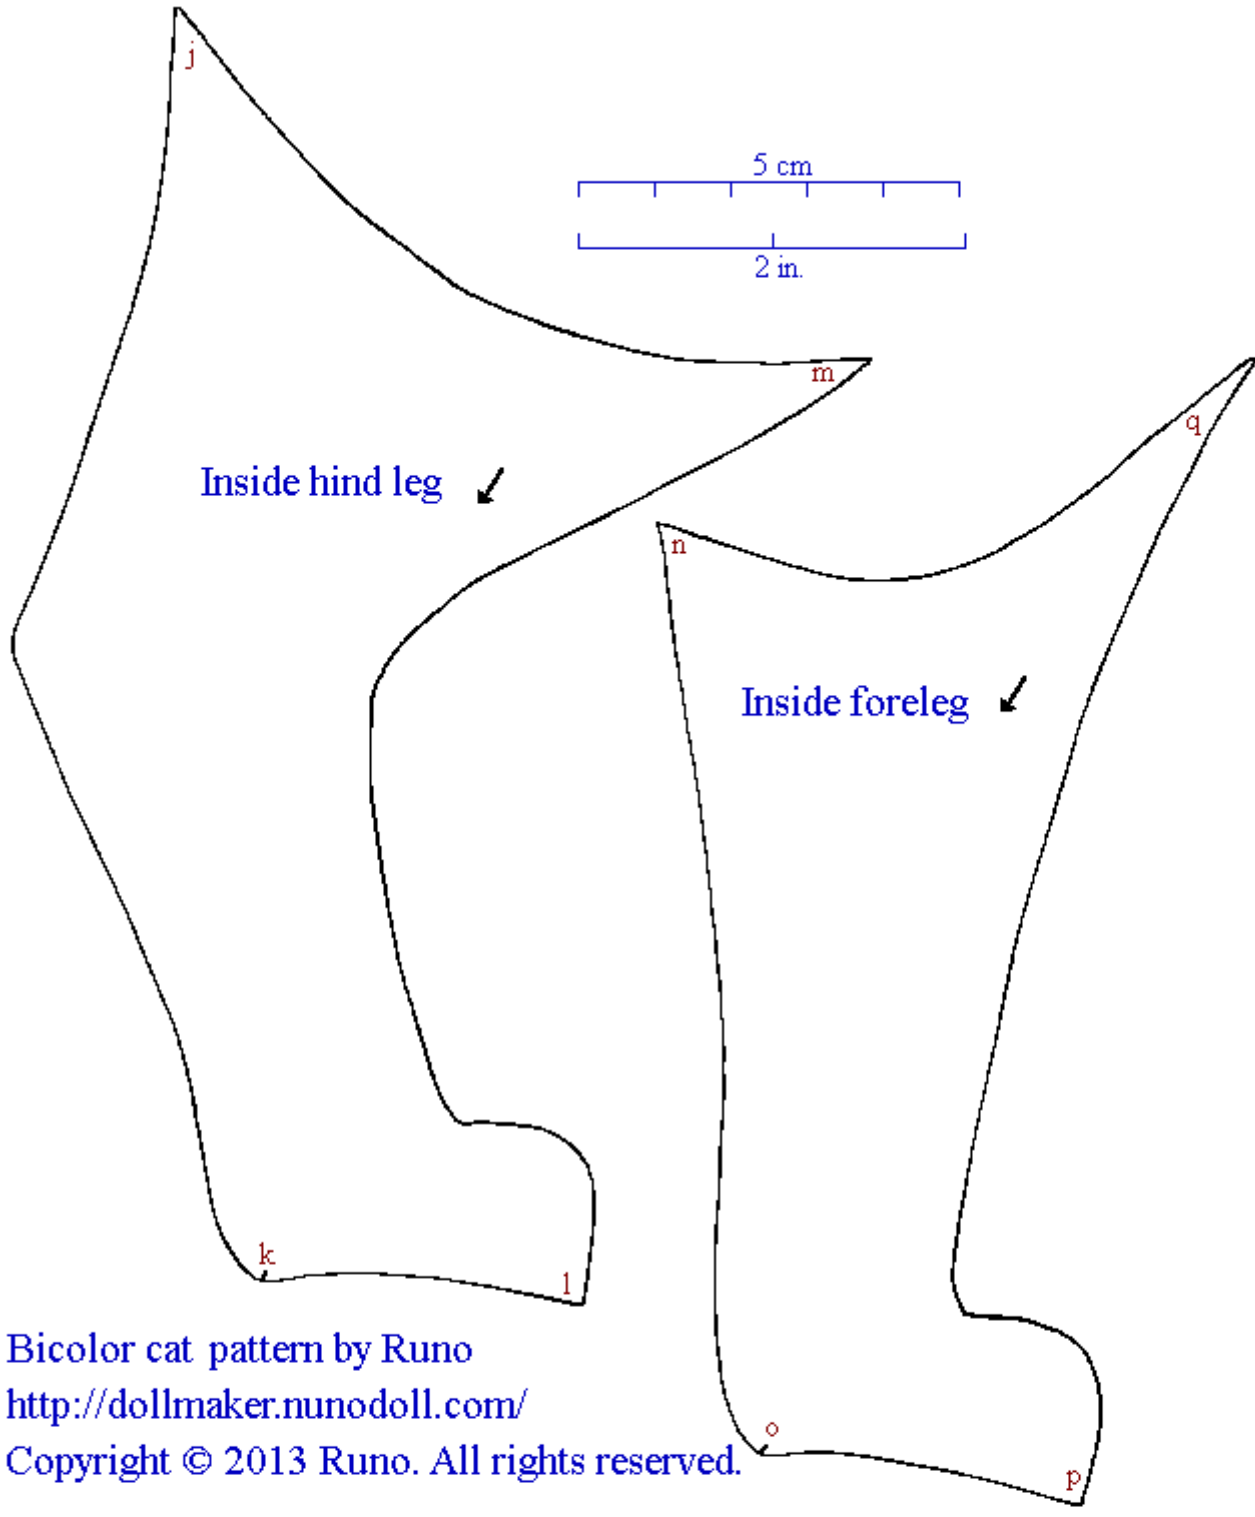

Bicolor cat pattern by Runo
<http://dollmaker.nunodoll.com/>
Copyright © 2013 Runo. All rights reserved.

Body ↘

Foreleg

f

g

Spot

h

i

i

j

Body

Bicolor cat pattern by Runo
<http://dollmaker.nunodoll.com/>

Copyright © 2013 Runo. All rights reserved.

m

Hind leg

5 cm

2 in.

k

l

Bicolor cat pattern by Runo
<http://dollmaker.nunodoll.com/>
Copyright © 2013 Runo. All rights reserved.

Bicolor cat pattern by Runo
<http://dollmaker.nunodoll.com/>
Copyright © 2013 Runo. All rights reserved.