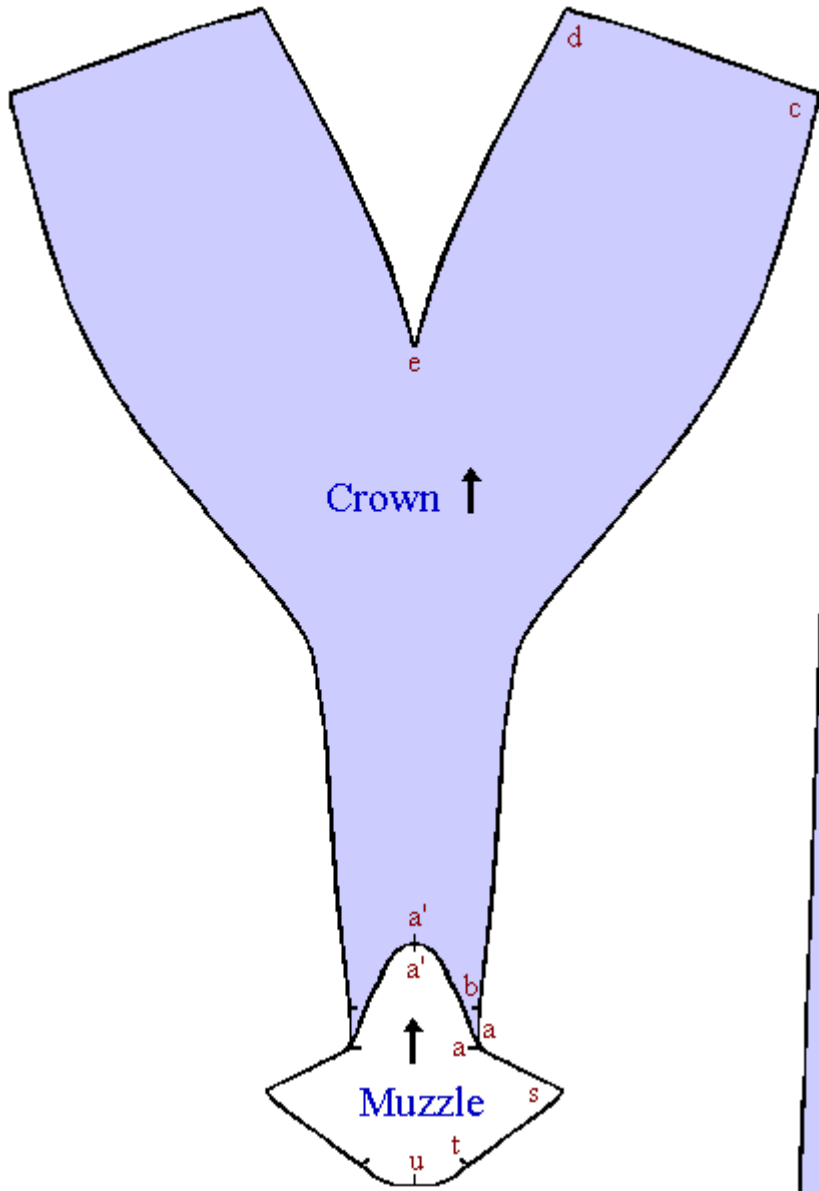

Bicolor cat pattern by Runo
<http://dollmaker.nunodoll.com/>
Copyright © 2013 Runo. All rights reserved.

Body ↘

Foreleg

f

g

Spot

h

i

i

j

Body

Bicolor cat pattern by Runo
<http://dollmaker.nunodoll.com/>

Copyright © 2013 Runo. All rights reserved.

m

Hind leg

5 cm

2 in.

k

l

Bicolor cat pattern by Runo
<http://dollmaker.nunodoll.com/>
Copyright © 2013 Runo. All rights reserved.

Bicolor cat pattern by Runo
<http://dollmaker.nunodoll.com/>
Copyright © 2013 Runo. All rights reserved.