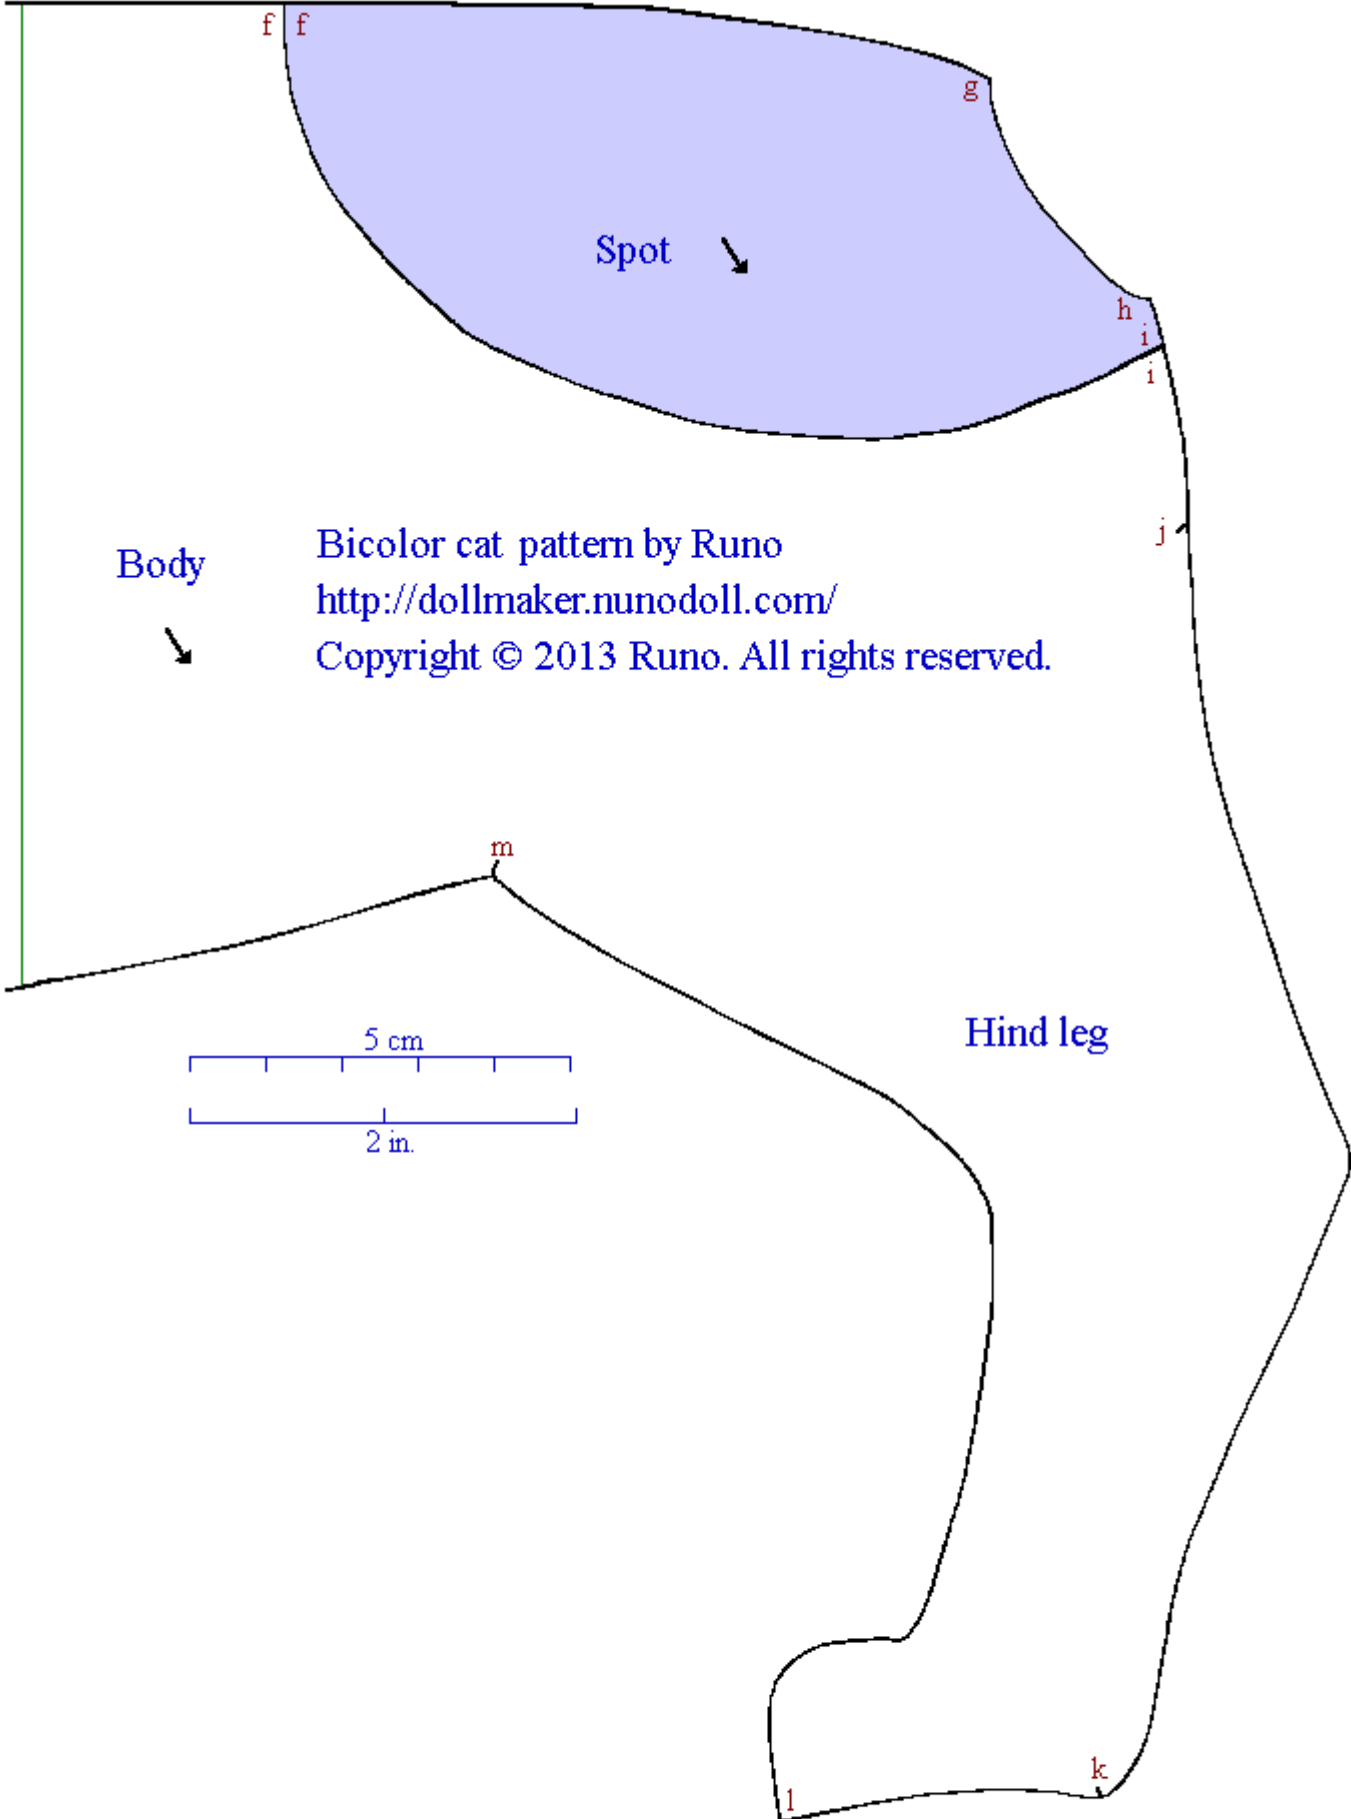

Bicolor cat pattern by Runo
<http://dollmaker.nunodoll.com/>
Copyright © 2013 Runo. All rights reserved.

Body ↘

Foreleg

f

g

Spot

h

i

i

j

Body

Bicolor cat pattern by Runo
<http://dollmaker.nunodoll.com/>

Copyright © 2013 Runo. All rights reserved.

m

Hind leg

5 cm

2 in.

k

l

Bicolor cat pattern by Runo
<http://dollmaker.nunodoll.com/>
Copyright © 2013 Runo. All rights reserved.

Bicolor cat pattern by Runo
<http://dollmaker.nunodoll.com/>
Copyright © 2013 Runo. All rights reserved.