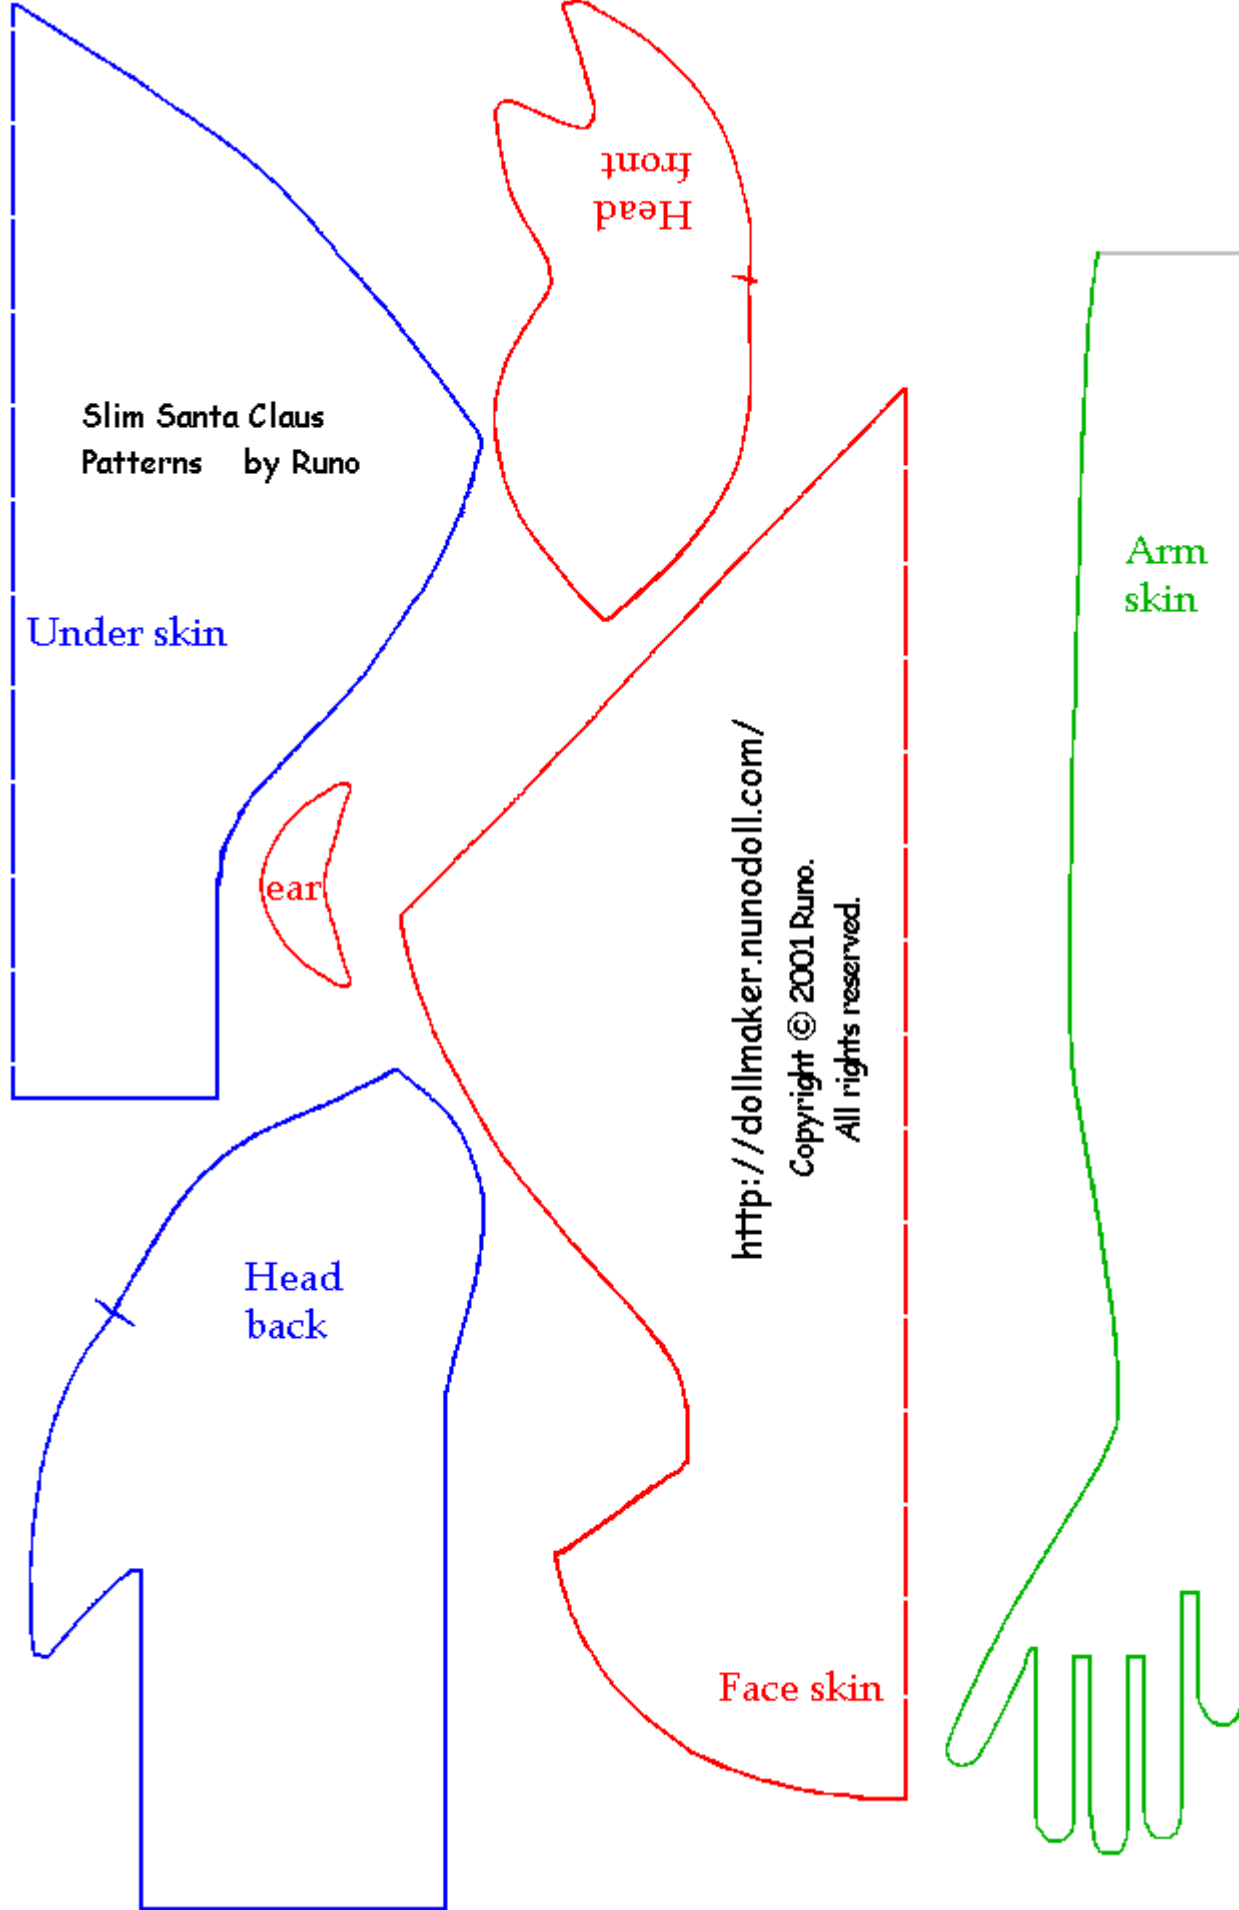

Slim Santa Claus  
Patterns by Runo

Under skin

ear

Head  
back

Head  
front

Face skin

<http://dollmaker.nunodoll.com/>  
Copyright © 2001 Runo.  
All rights reserved.

Arm  
skin

Leg

Slim Santa Claus  
Patterns by Runo

Arm

thumb

<http://dollmaker.nunodoll.com/>

Copyright © 2001 Runo.  
All rights reserved.

Leg cover

<http://dollmaker.nunodoll.com/>

Body  
back

side

<http://dollmaker.nunodoll.com/>

Copyright © 2001 Runo.  
All rights reserved.

shoulder

Pants back

Pants front

Slim Santa Claus  
Pattern by Runo